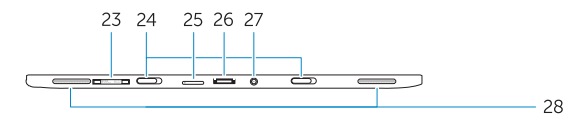

## Undocked base view

Visning af fradocket computers basis  
Tietokoneen rungon kuva sen ollessa irti telakasta  
Frakoblet sokkelvisning  
Basvy av avdockad dator

1. USB 3.0 connector
2. Mini-DisplayPort connector
3. Noble security-cable slot
4. Microphones
5. Ambient-light sensor
6. Camera-status light
7. Camera
8. USB 3.0 connector with PowerShare
9. Power connector
10. Near Field Communication (NFC) reader (optional)
11. Noble security-cable slot
12. Volume button
13. Full-sized SD memory card reader
14. Windows button
15. Power-status light