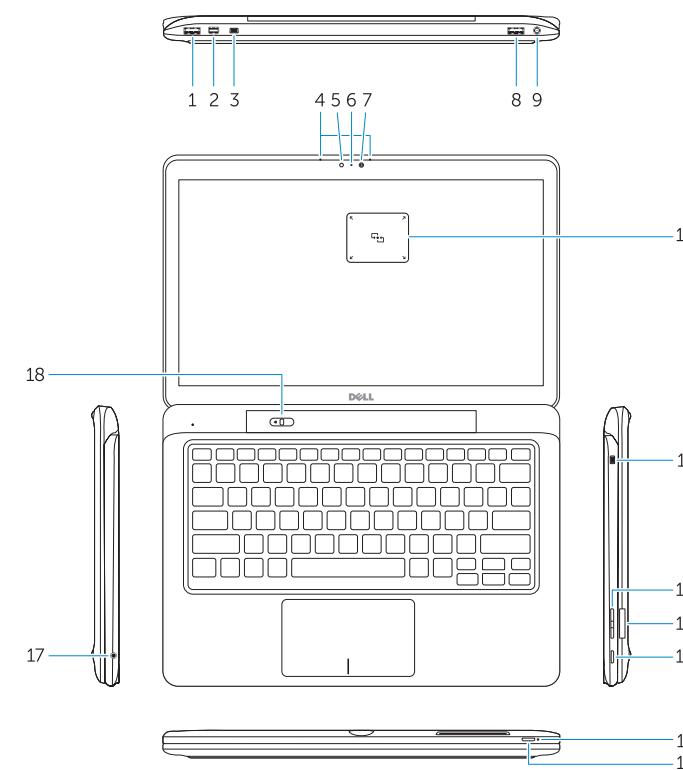

## Undocked base view

Visning af fradocket computers basis  
Tietokoneen rungon kuva sen ollessa irti telakasta  
Frakoblet sokkelvisning  
Basvy av avdockad dator

1. USB 3.0 connector
2. Mini-DisplayPort connector
3. Noble security-cable slot
4. Microphones
5. Ambient-light sensor
6. Camera-status light
7. Camera
8. USB 3.0 connector with PowerShare
9. Power connector
10. Near Field Communication (NFC) reader (optional)
11. Noble security-cable slot
12. Volume button
13. Full-sized SD memory card reader
14. Windows button
15. Power-status light